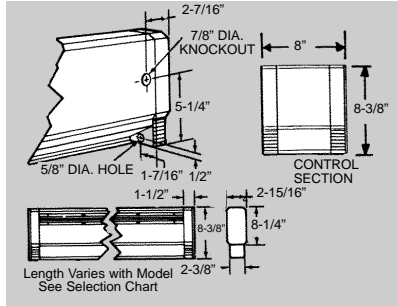

- Low unit surface temperatures, natural convection and large heating fin areas deliver a steady, uniform comfort level in room.
- Sheathed electric heating element is completely submerged in heat transfer fluid totally sealed in a copper tube spanning the length of the heater. Heat is transferred evenly across the entire length of heater. Even after thermostat is turned off, soft warmth continues to radiate because of maximum heat retention of the hydronic element.

SELECTION CHART

CATALOG NUMBER	VOLTS	WATTS	BTU/HR	AMPS	LENGTH	WT. (LBS.)
HBB500	120	500	1706	4.2	28"	9
HBB508	208	500	1706	2.4		
HBB504	240/208	500/375	1706/1280	2.1/1.8		
HBB750	120	750	2560	6.3	34"	11
HBB758	208	750	2560	3.6		
HBB754	240/208	750/563	2560/1921	3.1/2.7		
HBB1000	120	1000	3413	8.3	46"	14
HBB1008	208	1000	3413	4.8		
HBB1004	240/208	1000/750	3413/2560	4.2/3.6		
HBB1250	120	1250	4265	10.4	58"	18
HBB1258	208	1250	4265	6.0		
HBB1254	240/208	1250/938	4265/3200	5.2/4.5		
HBB1500	120	1500	5120	12.5	70"	21
HBB1508	208	1500	5120	7.2		
HBB1504	240/208	1500/1125	5120/3839	6.3/5.4		
HBB2008	208	2000	6826	9.6	94"	29
HBB2004	240/208	2000/1500	6826/5120	8.3/7.2		